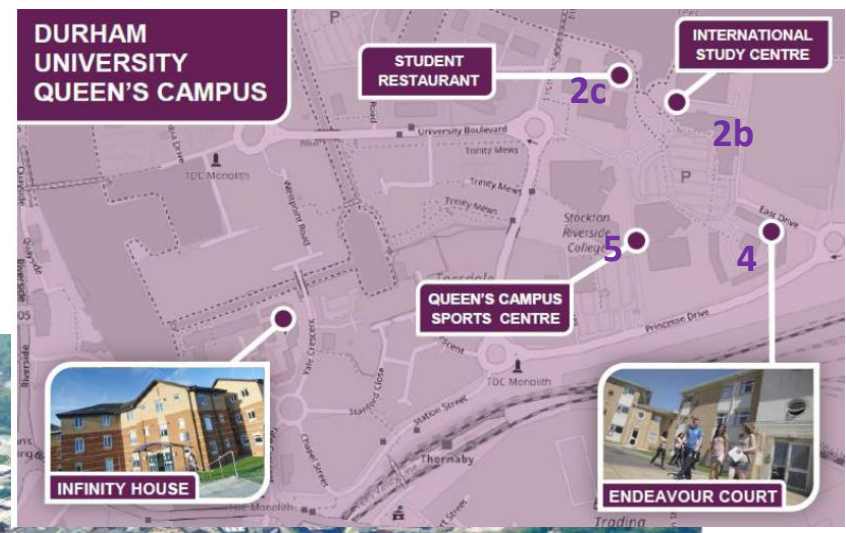

English & Music ranked 1st in UK – Complete University Guide (2019)

Durham ranked 6th in the UK – Complete University Guide (2019)

Durham's Art & Humanities programmes 30th globally – THE (2019)

Social Sciences & Law both ranked in top 50 globally – THE (2019)

Durham's MBA ranked in Global top 50 – Financial Times (2019)

Campus map

- | | | | |
|-------------------------|------------------------------------|---------------------------------|-----------------------------------|
| 1. Teesside Retail Park | 2c. Holiday Building | 5. Queen's Campus Sports Centre | 7. Infinity House (accommodation) |
| 2a. Ebsworth Building | 3. Infinity Bridge | 6. Thornaby Railway Station | 8. Stockton Town Centre |
| 2b. Wolfson Building | 4. Endeavour House (accommodation) | | |

Tour around the campus

Library

Afternoon Break

Introduction to the University of Surrey

Our Location

Located in the UK in
the prosperous
South-East, just
outside of London

Manor Park & Surrey Sports Park

(Accommodation / Catering / Heart + Soul / Sports Facilities & Swimming Pool)