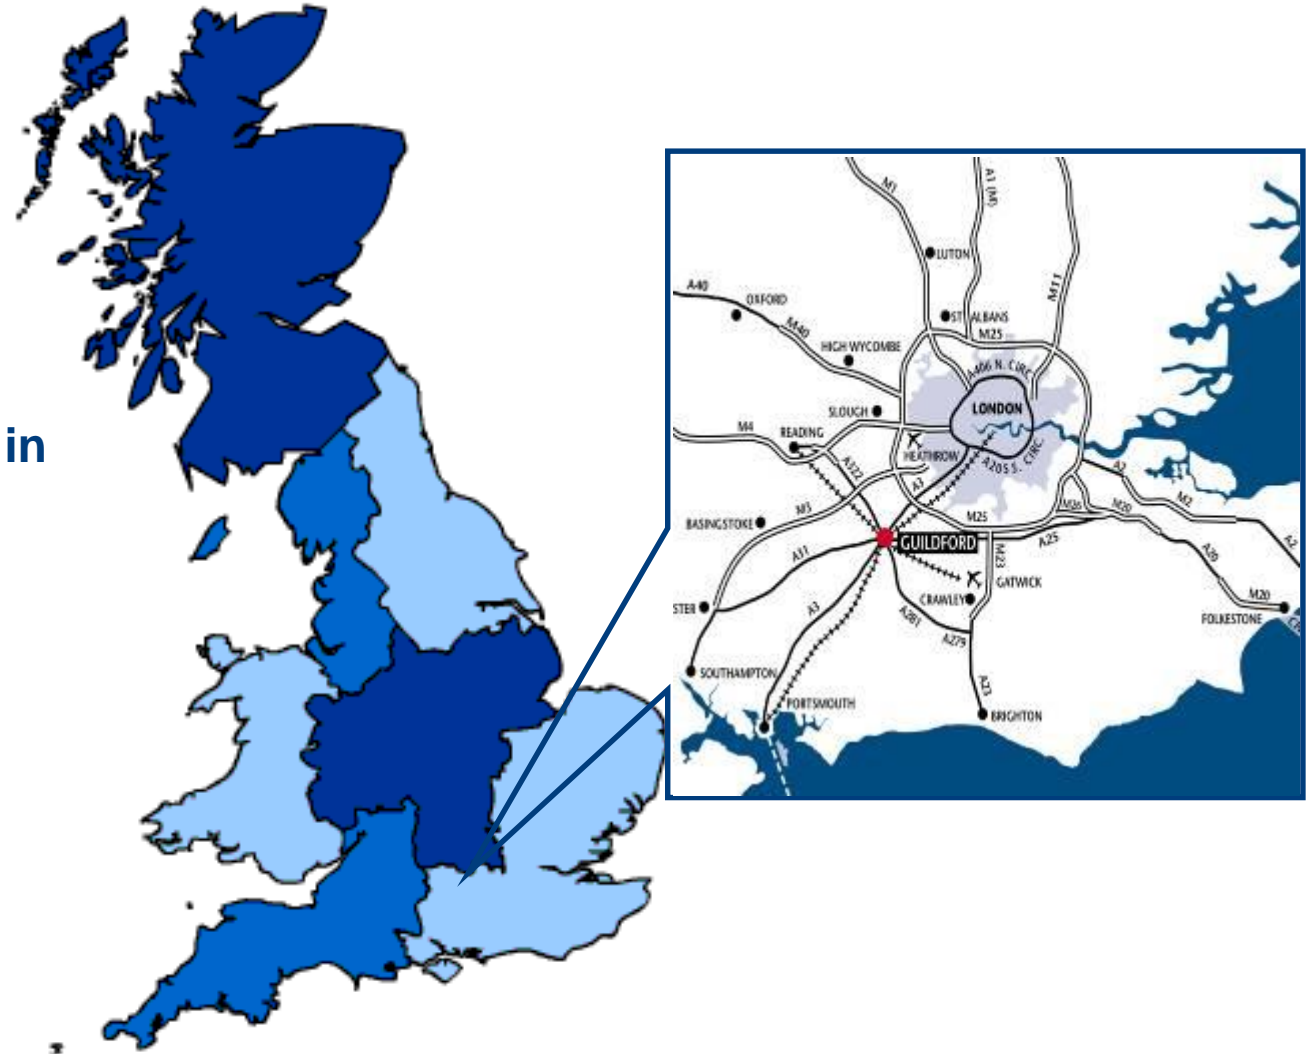

Tour around the campus

Library

Afternoon Break

Introduction to the University of Surrey

Our Location

Located in the UK in
the prosperous
South-East, just
outside of London

Manor Park & Surrey Sports Park

(Accommodation / Catering / Heart + Soul / Sports Facilities & Swimming Pool)

‘The safest county in England’

– *The Home Office*

**Beautiful surroundings within
Guildford and its countryside**

34 mins to London by train

**Close to Gatwick &
Heathrow airports**

Guildford town centre

- Town centre is 10-minute stroll from campus
- Shopping
- Guildford high street
- Farmers' market
- Three shopping centres
-